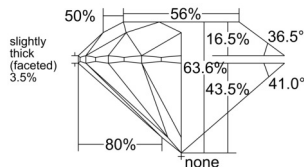

GIA®

FACSIMILE

GIA REPORT 2547532079

Verify this report at GIA.edu

GIA NATURAL DIAMOND DOSSIER®

January 29, 2026
GIA Report Number 2547532079
Shape and Cutting Style ..... Round Brilliant
Measurements ..... 4.86 - 4.89 x 3.10 mm

GRADING RESULTS

Carat Weight ..... 0.46 carat
Color Grade ..... G
Clarity Grade VS1
Cut Grade ..... Excellent

ADDITIONAL GRADING INFORMATION

Polish ..... Excellent
Symmetry ..... Excellent
Fluorescence ..... None
Clarity Characteristics..... Crystal, Cloud, Needle, Pinpoint
Inscription(s): GIA 2547532079

PROPORTIONS

Profile to actual proportions