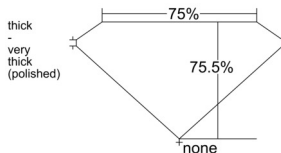

GIA®

FACSIMILE

GIA REPORT 2547548941

Verify this report at GIA.edu

GIA NATURAL DIAMOND DOSSIER®

January 30, 2026
GIA Report Number 2547548941
Shape and Cutting Style ..... Square Modified Brilliant
Measurements ..... 4.12 x 3.98 x 3.01 mm

GRADING RESULTS

Carat Weight ..... 0.43 carat
Color Grade ..... F
Clarity Grade VVS1

ADDITIONAL GRADING INFORMATION

Polish ..... Excellent
Symmetry ..... Excellent
Fluorescence ..... Faint
Clarity Characteristics ..... Pinpoint, Feather
Inscription(s): GIA 2547548941

PROPORTIONS

Profile not to actual proportions

GRADING SCALES

GIA COLOR SCALE		GIA CLARITY SCALE	
COLORLESS	D	VERY VERY SLIGHTLY INCLUDED	FLAWLESS
	E		INTERNALLY FLAWLESS
	F		VVS₁
	G		VVS₂
	H		VS₁
	I		VS₂
	J		SI₁
	K		SI₂
	L		I₁
	M		I₂
NEAR COLORLESS	N	SLIGHTLY INCLUDED	I₃
	O		
	P		
	Q		
FAINT	R	INCLUDED	
	S		
	T		
	U		
VERY LIGHT	V		
	W		
	X		
	Y		
LIGHT	Z