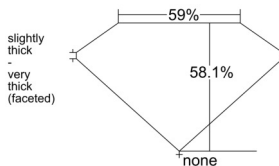

GIA®

FACSIMILE

GIA REPORT 2547563560

Verify this report at GIA.edu

GIA NATURAL DIAMOND DOSSIER®

February 02, 2026
GIA Report Number 2547563560
Shape and Cutting Style ..... Heart Brilliant
Measurements ..... 4.35 x 5.06 x 2.94 mm

GRADING RESULTS

Carat Weight ..... 0.40 carat
Color Grade ..... H
Clarity Grade VVS2

ADDITIONAL GRADING INFORMATION

Polish ..... Excellent
Symmetry ..... Very Good
Fluorescence ..... Faint
Clarity Characteristics..... Pinpoint, Cloud, Surface Graining
Inscription(s): GIA 2547563560

PROPORTIONS

Profile not to actual proportions

GRADING SCALES

GIA COLOR SCALE		GIA CLARITY SCALE			
COLORLESS	D	VERY VERY SLIGHTLY INCLUDED	FLAWLESS		
	E		INTERNALLY FLAWLESS		
	F	VERY SLIGHTLY INCLUDED	VVS₁		
	G		VVS₂		
	H		VS₁		
	NEAR COLORLESS	I	SLIGHTLY INCLUDED	VS₂	
		J		SI₁	
		FAINT	K	INCLUDED	SI₂
			L		I₁
			M		I₂
VERT LIGHT	N		INCLUDED	I₃	
	O				
	P				
	Q				
	LIGHT		R		
		S			
		T			
U					
V					
W					
X					
Y					
Z