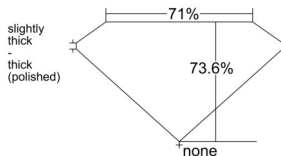

GIA®

FACSIMILE

GIA REPORT 2547568311

Verify this report at GIA.edu

GIA NATURAL DIAMOND DOSSIER®

February 03, 2026
GIA Report Number 2547568311
Shape and Cutting Style ..... Square Modified Brilliant
Measurements ..... 5.21 x 5.16 x 3.80 mm

GRADING RESULTS

Carat Weight ..... 0.91 carat
Color Grade ..... G
Clarity Grade VVS1

ADDITIONAL GRADING INFORMATION

Polish ..... Excellent
Symmetry ..... Excellent
Fluorescence ..... Faint
Clarity Characteristics ..... Pinpoint, Feather
Inscription(s): GIA 2547568311

PROPORTIONS

Profile not to actual proportions

GRADING SCALES

GIA COLOR SCALE		GIA CLARITY SCALE	
COLORLESS	D	VERY VERY SLIGHTLY INCLUDED	FLAWLESS
	E		INTERNALLY FLAWLESS
	F		VVS₁
	G		VVS₂
	H		VS₁
	I		VS₂
	J		SI₁
	K		SI₂
	L		I₁
	M		I₂
NEAR COLORLESS	N	SLIGHTLY INCLUDED	I₃
	O		
	P		
	Q		
FAINT	R		
	S		
	T		
	U		
VERY LIGHT	V		
	W		
	X		
	Y		
LIGHT	Z