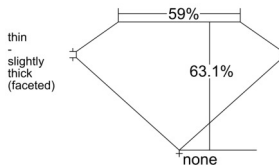

GIA®

FACSIMILE

GIA REPORT 2547568511

Verify this report at GIA.edu

GIA NATURAL DIAMOND DOSSIER®

March 02, 2026
GIA Report Number 2547568511
Shape and Cutting Style ..... Pear Brilliant
Measurements ..... 7.53 x 4.74 x 2.99 mm

GRADING RESULTS

Carat Weight ..... 0.60 carat
Color Grade ..... D
Clarity Grade VS1

ADDITIONAL GRADING INFORMATION

Polish ..... Excellent
Symmetry ..... Very Good
Fluorescence ..... None
Clarity Characteristics..... Crystal, Cloud, Pinpoint
Inscription(s): GIA 2547568511

PROPORTIONS

Profile not to actual proportions

GRADING SCALES

GIA COLOR SCALE		GIA CLARITY SCALE			
COLORLESS	D	VERY VERY SLIGHTLY INCLUDED	FLAWLESS		
	E		INTERNALLY FLAWLESS		
	F	VERY SLIGHTLY INCLUDED	VS₁		
	G		VS₂		
	H		VS₁		
	NEAR COLORLESS	I	SLIGHTLY INCLUDED	SI₁	
		J		SI₂	
		FAINT	K	INCLUDED	I₁
			L		I₂
			M		I₃
VERT LIGHT	N				
	O				
	P				
	Q				
	R				
	S				
	T				
LIGHT	U				
	V				
	W				
	X				
Y					
Z