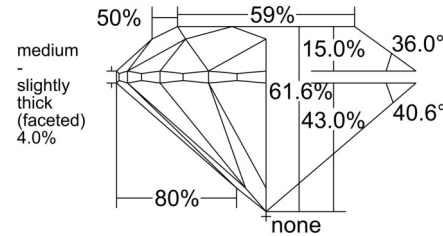

GIA NATURAL DIAMOND GRADING REPORT

February 18, 2026
GIA Report Number 2547569549
Shape and Cutting Style ..... Round Brilliant
Measurements ..... 6.37 - 6.40 x 3.94 mm

GRADING RESULTS

Carat Weight ..... 1.01 carat
Color Grade ..... K
Clarity Grade VVS1
Cut Grade ..... Excellent

ADDITIONAL GRADING INFORMATION

Polish ..... Excellent
Symmetry ..... Excellent
Fluorescence ..... None
Inscription(s): GIA 2547569549

PROPORTIONS

Profile to actual proportions