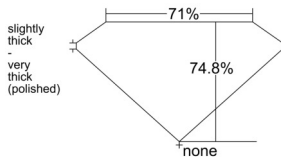

GIA®

FACSIMILE

GIA REPORT 2547581697

Verify this report at GIA.edu

GIA NATURAL DIAMOND DOSSIER®

February 04, 2026
GIA Report Number 2547581697
Shape and Cutting Style ..... Square Modified Brilliant
Measurements ..... 5.16 x 5.15 x 3.85 mm

GRADING RESULTS

Carat Weight ..... 0.90 carat
Color Grade ..... F
Clarity Grade VS1

ADDITIONAL GRADING INFORMATION

Polish ..... Excellent
Symmetry ..... Very Good
Fluorescence ..... Faint
Clarity Characteristics..... Crystal, Feather, Pinpoint
Inscription(s): GIA 2547581697

PROPORTIONS

Profile not to actual proportions

GRADING SCALES

GIA COLOR SCALE		GIA CLARITY SCALE			
COLORLESS	D	VERY VERY SLIGHTLY INCLUDED	FLAWLESS		
	E		INTERNALLY FLAWLESS		
	F	VERY SLIGHTLY INCLUDED	VVS₁		
	G		VVS₂		
	H		VS₁		
	NEAR COLORLESS	I	SLIGHTLY INCLUDED	VS₂	
		J		SI₁	
		FAINT	K	INCLUDED	SI₂
			L		I₁
			M		I₂
VERT LIGHT	N	INCLUDED	I₃		
	O				
	P				
	Q				
	R				
LIGHT	S				
	T				
	U				
	V				
	Z