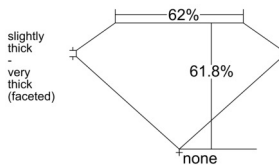

GIA®

FACSIMILE

GIA REPORT 2547583276

Verify this report at gia.edu

GIA NATURAL DIAMOND DOSSIER®

February 04, 2026
GIA Report Number 2547583276
Shape and Cutting Style ..... Heart Brilliant
Measurements ..... 5.06 x 6.03 x 3.73 mm

GRADING RESULTS

Carat Weight ..... 0.70 carat
Color Grade ..... E
Clarity Grade ..... Internally Flawless

ADDITIONAL GRADING INFORMATION

Polish ..... Excellent
Symmetry ..... Excellent
Fluorescence ..... None
Clarity Characteristics ..... Minor Details of Polish
Inscription(s): GIA 2547583276

PROPORTIONS

Profile not to actual proportions

GRADING SCALES

GIA COLOR SCALE		GIA CLARITY SCALE			
COLORLESS	D	VERY VERY SLIGHTLY INCLUDED	FLAWLESS		
	E		INTERNALLY FLAWLESS		
	F	VERY SLIGHTLY INCLUDED	VVS₁		
	G		VVS₂		
	H		VS₁		
	NEAR COLORLESS	I	SLIGHTLY INCLUDED	VS₂	
		J		SI₁	
		FAINT	K	INCLUDED	SI₂
			L		I₁
			M		I₂
VERT LIGHT	N	LIGHT	I₃		
	O				
	P				
	Q				
	R