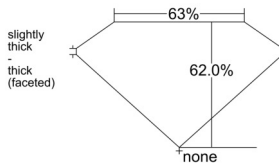

GIA®

FACSIMILE

GIA REPORT 2547583537

Verify this report at GIA.edu

GIA NATURAL DIAMOND DOSSIER®

February 05, 2026
GIA Report Number 2547583537
Shape and Cutting Style ..... Oval Brilliant
Measurements ..... 6.62 x 4.72 x 2.93 mm

GRADING RESULTS

Carat Weight ..... 0.61 carat
Color Grade I
Clarity Grade SI1

ADDITIONAL GRADING INFORMATION

Polish ..... Excellent
Symmetry ..... Very Good
Fluorescence ..... Medium Blue
Clarity Characteristics ..... Crystal
Inscription(s): GIA 2547583537

PROPORTIONS

Profile not to actual proportions

GRADING SCALES

GIA COLOR SCALE		GIA CLARITY SCALE			
COLORLESS	D	VERY VERY SLIGHTLY INCLUDED	FLAWLESS		
	E		INTERNALLY FLAWLESS		
	F	VERY SLIGHTLY INCLUDED	VVS₁		
	G		VVS₂		
	H		VS₁		
	NEAR COLORLESS	I	SLIGHTLY INCLUDED	VS₂	
		J		SI₁	
		FAINT	K	INCLUDED	SI₂
			L		I₁
			M		I₂
VERT LIGHT	N	LIGHT	I₃		
	O				
	P				
	Q				
	R