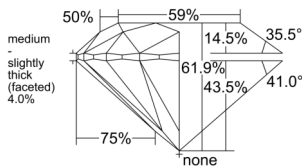

GIA®

FACSIMILE

GIA REPORT 2547585626

Verify this report at GIA.edu

GIA NATURAL DIAMOND DOSSIER®

February 05, 2026
GIA Report Number 2547585626
Shape and Cutting Style ..... Round Brilliant
Measurements ..... 4.71 - 4.74 x 2.92 mm

GRADING RESULTS

Carat Weight ..... 0.40 carat
Color Grade ..... E
Clarity Grade VVS1
Cut Grade ..... Excellent

ADDITIONAL GRADING INFORMATION

Polish ..... Excellent
Symmetry ..... Excellent
Fluorescence ..... None
Clarity Characteristics ..... Pinpoint, Cloud
Inscription(s): GIA 2547585626

PROPORTIONS

Profile to actual proportions

GRADING SCALES

GIA COLOR SCALE

COLORESS	D
	E
	F
	G
	H
	I
	J
NEAR COLORESS	K
	L
FAIN	M
	N
	O
	P
	Q
VERY LIGHT	R
	S
	T
	U
	V
	W
	X
	Y
LIGHT	Z

GIA CLARITY SCALE

FLAWLESS	VERY VERY SLIGHTLY INCLUDED	VVS₁	
			VVS₂
INTERNALLY FLAWLESS	VERY SLIGHTLY INCLUDED	VS₁	
		VS₂	
SLIGHTLY INCLUDED	SLIGHTLY INCLUDED	SI₁	
		SI₂	
INCLUDED	INCLUDED	I₁	
		I₂	
		I₃	

GIA CUT SCALE

EXCELLENT	VERY GOOD	GOOD	FAIR	POOR