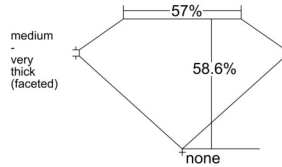

GIA®

FACSIMILE

GIA REPORT 2547623486

Verify this report at GIA.edu

GIA NATURAL DIAMOND DOSSIER®

February 12, 2026
GIA Report Number 2547623486
Shape and Cutting Style ..... Heart Brilliant
Measurements ..... 5.47 x 6.51 x 3.81 mm

GRADING RESULTS

Carat Weight ..... 0.80 carat
Color Grade ..... K, Faint Brown
Clarity Grade VS2

ADDITIONAL GRADING INFORMATION

Polish ..... Excellent
Symmetry ..... Excellent
Fluorescence ..... None
Clarity Characteristics ..... Feather
Inscription(s): GIA 2547623486

PROPORTIONS

Profile not to actual proportions

GRADING SCALES

GIA COLOR SCALE		GIA CLARITY SCALE			
COLORLESS	D	VERY VERY SLIGHTLY INCLUDED	FLAWLESS		
	E		INTERNALLY FLAWLESS		
	F	VERY SLIGHTLY INCLUDED	VVS₁		
	G		VVS₂		
	H		VS₁		
	NEAR COLORLESS	I	VERY SLIGHTLY INCLUDED	VS₂	
		J		SI₁	
		FAINT	K	SLIGHTLY INCLUDED	SI₂
			L		I₁
			M		I₂
VERT LIGHT	N	INCLUDED	I₃		
	O				
	P				
	Q				
	R				
	S				
	T				
LIGHT	U				
	V				
	W				
	X				
Y					
Z