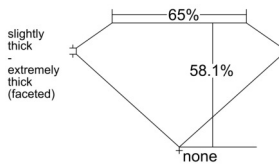

GIA®

FACSIMILE

GIA REPORT 2547633874

Verify this report at GIA.edu

GIA NATURAL DIAMOND DOSSIER®

February 12, 2026
GIA Report Number 2547633874
Shape and Cutting Style ..... Heart Brilliant
Measurements ..... 5.61 x 6.09 x 3.54 mm

GRADING RESULTS

Carat Weight ..... 0.70 carat
Color Grade ..... F
Clarity Grade VVS2

ADDITIONAL GRADING INFORMATION

Polish ..... Excellent
Symmetry ..... Very Good
Fluorescence ..... None
Clarity Characteristics ..... Feather, Pinpoint
Inscription(s): GIA 2547633874

PROPORTIONS

Profile not to actual proportions

GRADING SCALES

GIA COLOR SCALE		GIA CLARITY SCALE			
COLORLESS	D	VERY VERY SLIGHTLY INCLUDED	FLAWLESS		
	E		INTERNALLY FLAWLESS		
	F		VVS₁		
	NEAR COLORLESS	G	VVS₂		
		H	VERY SLIGHTLY INCLUDED	VS₁	
		I		VS₂	
		FAINT	J	SLIGHTLY INCLUDED	SI₁
			K		SI₂
	L		INCLUDED		I₁
	M			I₂	
N	I₃				
VERT LIGHT	O				
LIGHT	P				
	Q				
	R				
	S				
	T				
	U				
	V				
W					
X					
Y					
Z