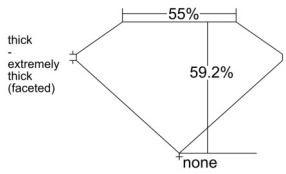

GIA®

FACSIMILE

GIA REPORT 2547634778

Verify this report at GIA.edu

GIA NATURAL DIAMOND DOSSIER®

February 13, 2026
GIA Report Number 2547634778
Shape and Cutting Style ..... Heart Brilliant
Measurements ..... 4.81 x 5.33 x 3.16 mm

GRADING RESULTS

Carat Weight ..... 0.50 carat
Color Grade I
Clarity Grade VS2

ADDITIONAL GRADING INFORMATION

Polish ..... Very Good
Symmetry ..... Excellent
Fluorescence ..... Faint
Clarity Characteristics ..... Feather
Inscription(s): GIA 2547634778

PROPORTIONS

Profile not to actual proportions

GRADING SCALES

GIA COLOR SCALE		GIA CLARITY SCALE			
COLORLESS	D	VERY VERY SLIGHTLY INCLUDED	FLAWLESS		
	E		INTERNALLY FLAWLESS		
	F	VERY SLIGHTLY INCLUDED	VVS₁		
	G		VVS₂		
	H		VS₁		
	NEAR COLORLESS	I	SLIGHTLY INCLUDED	VS₂	
		J		SI₁	
		FAINT	K	INCLUDED	SI₂
			L		I₁
			M		I₂
VERT LIGHT	N		INCLUDED	I₃	
	O				
	P				
	Q				
	R				
	LIGHT	S			
		T			
U					
	V				
	W				
	X				
	Y				
	Z