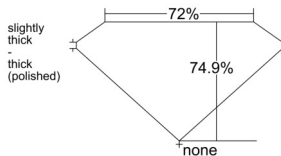

GIA®

FACSIMILE

GIA REPORT 2547668458

Verify this report at GIA.edu

GIA NATURAL DIAMOND DOSSIER®

February 19, 2026
GIA Report Number 2547668458
Shape and Cutting Style ..... Square Modified Brilliant
Measurements ..... 4.10 x 3.95 x 2.96 mm

GRADING RESULTS

Carat Weight ..... 0.43 carat
Color Grade ..... F
Clarity Grade VVS1

ADDITIONAL GRADING INFORMATION

Polish ..... Excellent
Symmetry ..... Very Good
Fluorescence ..... Faint
Clarity Characteristics ..... Pinpoint, Feather, Cavity
Inscription(s): GIA 2547668458

PROPORTIONS

Profile not to actual proportions

GRADING SCALES

GIA COLOR SCALE		GIA CLARITY SCALE			
COLORLESS	D	VERY VERY SLIGHTLY INCLUDED	FLAWLESS		
	E		INTERNALLY FLAWLESS		
	F		VVS₁		
	NEAR COLORLESS	G	VERY SLIGHTLY INCLUDED	VVS₂	
		H		VS₁	
		FAINT	I	SLIGHTLY INCLUDED	VS₂
			J		SI₁
			K		SI₂
	LIGHT	L	INCLUDED	I₁	
		M		I₂	
N		I₃			
O					
P					
Q					
R