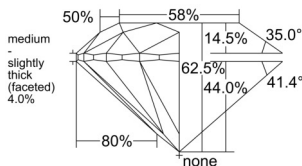

GIA®

FACSIMILE

GIA REPORT 2547669534

Verify this report at GIA.edu

GIA NATURAL DIAMOND DOSSIER®

February 20, 2026
GIA Report Number 2547669534
Shape and Cutting Style ..... Round Brilliant
Measurements ..... 4.69 - 4.72 x 2.94 mm

GRADING RESULTS

Carat Weight ..... 0.40 carat
Color Grade ..... E
Clarity Grade VVS1
Cut Grade ..... Excellent

ADDITIONAL GRADING INFORMATION

Polish ..... Excellent
Symmetry ..... Excellent
Fluorescence ..... None
Clarity Characteristics ..... Needle, Cloud, Pinpoint
Inscription(s): GIA 2547669534

PROPORTIONS

Profile to actual proportions