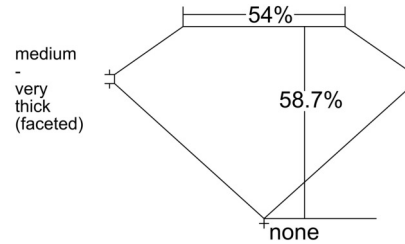

GIA NATURAL DIAMOND GRADING REPORT

February 27, 2026
 GIA Report Number 2547673385
 Shape and Cutting Style Heart Brilliant
 Measurements 6.24 x 6.86 x 4.03 mm

GRADING RESULTS

Carat Weight 1.00 carat
 Color Grade I
 Clarity Grade VS1

ADDITIONAL GRADING INFORMATION

Polish Excellent
 Symmetry Very Good
 Fluorescence None
 Inscription(s): GIA 2547673385

PROPORTIONS

Profile not to actual proportions

CLARITY CHARACTERISTICS

KEY TO SYMBOLS*

- Feather
- Pinpoint

* Red symbols denote internal characteristics (inclusions). Green or black symbols denote external characteristics (blemishes). Diagram is an approximate representation of the diamond, and symbols shown indicate type, position, and approximate size of clarity characteristics. All clarity characteristics may not be shown. Details of finish are not shown.