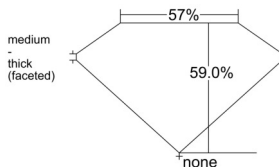

GIA®

FACSIMILE

GIA REPORT 2547673534

Verify this report at GIA.edu

GIA NATURAL DIAMOND DOSSIER®

February 20, 2026
GIA Report Number 2547673534
Shape and Cutting Style ..... Heart Brilliant
Measurements ..... 5.52 x 6.37 x 3.76 mm

GRADING RESULTS

Carat Weight ..... 0.75 carat
Color Grade ..... F
Clarity Grade VVS2

ADDITIONAL GRADING INFORMATION

Polish ..... Very Good
Symmetry ..... Excellent
Fluorescence ..... None
Clarity Characteristics ..... Feather
Inscription(s): GIA 2547673534

PROPORTIONS

Profile not to actual proportions

GRADING SCALES

GIA COLOR SCALE		GIA CLARITY SCALE			
COLORLESS	D	VERY VERY SLIGHTLY INCLUDED	FLAWLESS		
	E		INTERNALLY FLAWLESS		
	F		VVS₁		
	NEAR COLORLESS	G	VERY SLIGHTLY INCLUDED	VVS₂	
		H		VS₁	
		FANT	I	SLIGHTLY INCLUDED	VS₂
			J		SI₁
	LIGHT	K	INCLUDED	SI₂	
		L		I₁	
		M		I₂	
VERT LIGHT		N	INCLUDED	I₃	
		O			
		P			
LIGHT		Q			
		R			
	S				
	T				
	Z