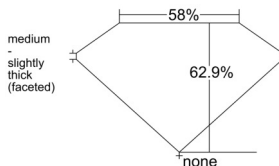

GIA®

FACSIMILE

GIA REPORT 2547676592

Verify this report at GIA.edu

GIA NATURAL DIAMOND DOSSIER®

February 20, 2026
GIA Report Number 2547676592
Shape and Cutting Style ..... Pear Brilliant
Measurements ..... 7.80 x 4.94 x 3.11 mm

GRADING RESULTS

Carat Weight ..... 0.70 carat
Color Grade I
Clarity Grade SI2

ADDITIONAL GRADING INFORMATION

Polish ..... Excellent
Symmetry ..... Excellent
Fluorescence ..... Strong Blue
Clarity Characteristics ..... Crystal
Inscription(s): GIA 2547676592

PROPORTIONS

Profile not to actual proportions

GRADING SCALES

GIA COLOR SCALE		GIA CLARITY SCALE			
COLORLESS	D	VERY VERY SLIGHTLY INCLUDED	FLAWLESS		
	E		INTERNALLY FLAWLESS		
	F		VVS₁		
	NEAR COLORLESS	G	VERY SLIGHTLY INCLUDED	VVS₂	
		H		VS₁	
		FANT	I	SLIGHTLY INCLUDED	VS₂
			J		SI₁
	LIGHT	K	INCLUDED	SI₂	
		L		I₁	
		M		I₂	
VERY LIGHT		N	INCLUDED	I₃	
		O			
P					
Q					
R					
S					
T					
U					
V					
W					
X					
Y					
Z