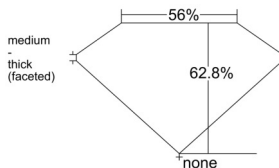

GIA®

FACSIMILE

GIA REPORT 2547679374

Verify this report at GIA.edu

GIA NATURAL DIAMOND DOSSIER®

February 20, 2026
GIA Report Number 2547679374
Shape and Cutting Style ..... Marquise Brilliant
Measurements ..... 8.17 x 4.11 x 2.58 mm

GRADING RESULTS

Carat Weight ..... 0.50 carat
Color Grade I
Clarity Grade VVS1

ADDITIONAL GRADING INFORMATION

Polish ..... Excellent
Symmetry ..... Excellent
Fluorescence ..... None
Clarity Characteristics ..... Pinpoint
Inscription(s): GIA 2547679374

PROPORTIONS

Profile not to actual proportions

GRADING SCALES

GIA COLOR SCALE		GIA CLARITY SCALE			
COLORLESS	D	VERY VERY SLIGHTLY INCLUDED	FLAWLESS		
	E		INTERNALLY FLAWLESS		
	F	VERY SLIGHTLY INCLUDED	VVS₁		
	G		VVS₂		
	H		VS₁		
	NEAR COLORLESS	I	SLIGHTLY INCLUDED	VS₂	
		J		SI₁	
		FAINT	K	INCLUDED	SI₂
			L		I₁
			M		I₂
VERTICALLY LIGHT	N	LIGHT	I₃		
	O				
	P				
	Q				
	R