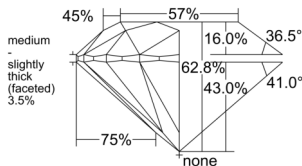

GIA®

FACSIMILE

GIA REPORT 2547692549

Verify this report at GIA.edu

GIA NATURAL DIAMOND DOSSIER®

April 01, 2026
GIA Report Number 2547692549
Shape and Cutting Style ..... Round Brilliant
Measurements ..... 5.37 - 5.39 x 3.38 mm

GRADING RESULTS

Carat Weight ..... 0.60 carat
Color Grade I
Clarity Grade S11
Cut Grade ..... Excellent

ADDITIONAL GRADING INFORMATION

Polish ..... Excellent
Symmetry ..... Excellent
Fluorescence ..... None
Clarity Characteristics ..... Crystal
Inscription(s): GIA 2547692549

PROPORTIONS

Profile to actual proportions