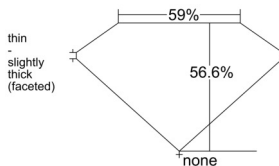

GIA®

FACSIMILE

GIA REPORT 2547697377

Verify this report at GIA.edu

GIA NATURAL DIAMOND DOSSIER®

February 24, 2026
GIA Report Number 2547697377
Shape and Cutting Style ..... Heart Brilliant
Measurements ..... 4.86 x 5.64 x 3.20 mm

GRADING RESULTS

Carat Weight ..... 0.51 carat
Color Grade ..... K
Clarity Grade VS1

ADDITIONAL GRADING INFORMATION

Polish ..... Excellent
Symmetry ..... Excellent
Fluorescence ..... Medium Blue
Clarity Characteristics ..... Needle, Twinning Wisp
Inspection(s): GIA 2547697377

PROPORTIONS

Profile not to actual proportions

GRADING SCALES

GIA COLOR SCALE		GIA CLARITY SCALE			
COLORLESS	D	VERY VERY SLIGHTLY INCLUDED	FLAWLESS		
	E		INTERNALLY FLAWLESS		
	F	VERY SLIGHTLY INCLUDED	VVS₁		
	G		VVS₂		
	H		VS₁		
	NEAR COLORLESS	I	SLIGHTLY INCLUDED	VS₂	
		J		SI₁	
		FAINT	K	INCLUDED	SI₂
			L		I₁
			M		I₂
VERT LIGHT	N	LIGHT	I₃		
	O				
	P				
	Q				
	R