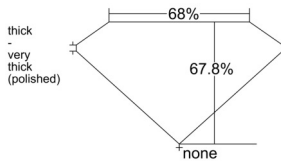

GIA®

FACSIMILE

GIA REPORT 2547702652

Verify this report at GIA.edu

GIA NATURAL DIAMOND DOSSIER®

February 24, 2026
GIA Report Number 2547702652
Shape and Cutting Style ..... Emerald Cut
Measurements ..... 5.76 x 4.22 x 2.86 mm

GRADING RESULTS

Carat Weight ..... 0.70 carat
Color Grade ..... H
Clarity Grade VS1

ADDITIONAL GRADING INFORMATION

Polish ..... Excellent
Symmetry ..... Excellent
Fluorescence ..... Faint
Clarity Characteristics ..... Cloud, Pinpoint
Inscription(s): GIA 2547702652

PROPORTIONS

Profile not to actual proportions

GRADING SCALES

GIA COLOR SCALE		GIA CLARITY SCALE			
COLORLESS	D	VERY VERY SLIGHTLY INCLUDED	FLAWLESS		
	E		INTERNALLY FLAWLESS		
	F	VERY SLIGHTLY INCLUDED	VVS₁		
	G		VVS₂		
	H		VS₁		
	NEAR COLORLESS	I	SLIGHTLY INCLUDED	VS₂	
		J		SI₁	
		FAINT	K	INCLUDED	SI₂
			L		I₁
			M		I₂
VERT LIGHT	N	LIGHT	I₃		
	O				
	P				
	Q				
	R