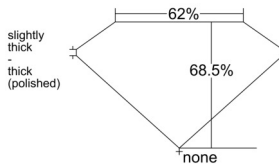

GIA®

FACSIMILE

GIA REPORT 2547713949

Verify this report at GIA.edu

GIA NATURAL DIAMOND DOSSIER®

February 26, 2026

GIA Report Number 2547713949

Shape and Cutting Style ..... Square Emerald Cut

Measurements ..... 4.85 x 4.83 x 3.31 mm

GRADING RESULTS

Carat Weight ..... 0.70 carat

Color Grade I

Clarity Grade VS1

ADDITIONAL GRADING INFORMATION

Polish ..... Excellent

Symmetry ..... Excellent

Fluorescence ..... Faint

Clarity Characteristics..... Crystal, Needle, Pinpoint

Inscription(s): GIA 2547713949

PROPORTIONS

Profile not to actual proportions

GRADING SCALES

GIA COLOR SCALE		GIA CLARITY SCALE			
COLORLESS	D	VERY VERY SLIGHTLY INCLUDED	FLAWLESS		
	E		INTERNALLY FLAWLESS		
	F	VERY SLIGHTLY INCLUDED	VVS₁		
	G		VVS₂		
	H		VS₁		
	NEAR COLORLESS	I	SLIGHTLY INCLUDED	VS₂	
		J		SI₁	
		FAINT	K	INCLUDED	SI₂
			L		I₁
			M		I₂
VERT LIGHT	N	LIGHT	I₃		
	O				
	P				
	Q				
	R