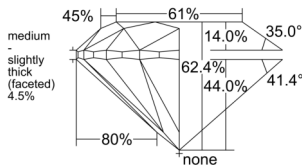

GIA®

FACSIMILE

GIA NATURAL DIAMOND DOSSIER®

March 04, 2026
GIA Report Number 2547738254
Shape and Cutting Style ..... Round Brilliant
Measurements ..... 5.65 - 5.69 x 3.54 mm

GRADING RESULTS

Carat Weight ..... 0.71 carat
Color Grade ..... H
Clarity Grade VS2
Cut Grade ..... Excellent

ADDITIONAL GRADING INFORMATION

Polish ..... Excellent
Symmetry ..... Excellent
Fluorescence ..... Strong Blue
Clarity Characteristics ..... Crystal, Cloud
Inscription(s): GIA 2547738254

GIA REPORT 2547738254

Verify this report at GIA.edu

PROPORTIONS

Profile to actual proportions