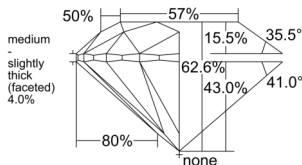

GIA®

FACSIMILE

GIA REPORT 2547739658

Verify this report at GIA.edu

GIA NATURAL DIAMOND DOSSIER®

March 03, 2026
GIA Report Number 2547739658
Shape and Cutting Style ..... Round Brilliant
Measurements ..... 4.67 - 4.69 x 2.93 mm

GRADING RESULTS

Carat Weight ..... 0.40 carat
Color Grade ..... F
Clarity Grade S11
Cut Grade ..... Excellent

ADDITIONAL GRADING INFORMATION

Polish ..... Excellent
Symmetry ..... Excellent
Fluorescence ..... None
Clarity Characteristics ..... Cloud, Crystal
Inscription(s): GIA 2547739658

PROPORTIONS

GRADING SCALES

GIA COLOR SCALE	GIA CLARITY SCALE	GIA CUT SCALE	
D	FLAWLESS	EXCELLENT	
E	INTERNALLY FLAWLESS		
F		VVS₁	VERY GOOD
G	VVS₂		
H	VS₁	GOOD	
I	VS₂		
J	S1₁	FAIR	
K	S1₂		
L	I₁	POOR	
M	I₂		
N	I₃		
O			
P			
Q			
R			
S			
T			
U			
V			
W			
X			
Y			
Z