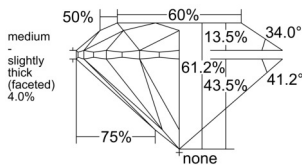

GIA®

FACSIMILE

GIA REPORT 2547742336

Verify this report at GIA.edu

GIA NATURAL DIAMOND DOSSIER®

March 03, 2026
GIA Report Number 2547742336
Shape and Cutting Style ..... Round Brilliant
Measurements ..... 3.99 - 4.01 x 2.45 mm

GRADING RESULTS

Carat Weight ..... 0.24 carat
Color Grade ..... G
Clarity Grade VS1
Cut Grade ..... Excellent

ADDITIONAL GRADING INFORMATION

Polish ..... Excellent
Symmetry ..... Excellent
Fluorescence ..... None
Clarity Characteristics ..... Cloud, Pinpoint
Inscription(s): GIA 2547742336

PROPORTIONS

Profile to actual proportions

GRADING SCALES

GIA COLOR SCALE

COLORLESS	D
	E
	F
	G
	H
	I
	J
NEAR COLORLESS	K
	L
	M
	N
	O
	P
	Q
	R
	S
	T
	U
	V
	W
	X
	Y
LIGHT	Z

GIA CLARITY SCALE

FLAWLESS	VERY VERY SLIGHTLY INCLUDED	VS₁	VS₂	VS₁	VS₂	SI₁	SI₂	I₁	I₂	I₃		
											FLAWLESS	INTERNALLY FLAWLESS

GIA CUT SCALE

EXCELLENT
VERY GOOD
GOOD
FAIR
POOR