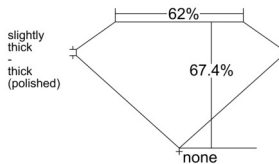

GIA®

FACSIMILE

GIA REPORT 2547745534

Verify this report at GIA.edu

GIA NATURAL DIAMOND DOSSIER®

March 05, 2026
GIA Report Number 2547745534
Shape and Cutting Style ..... Square Emerald Cut
Measurements ..... 4.55 x 4.52 x 3.05 mm

GRADING RESULTS

Carat Weight ..... 0.56 carat
Color Grade ..... E
Clarity Grade VS1

ADDITIONAL GRADING INFORMATION

Polish ..... Excellent
Symmetry ..... Very Good
Fluorescence ..... None
Clarity Characteristics..... Crystal, Cloud, Pinpoint
Inscription(s): GIA 2547745534

PROPORTIONS

Profile not to actual proportions

GRADING SCALES

GIA COLOR SCALE		GIA CLARITY SCALE			
COLORLESS	D	VERY VERY SLIGHTLY INCLUDED	FLAWLESS		
	E		INTERNALLY FLAWLESS		
	F	VERY SLIGHTLY INCLUDED	VS₁		
	G		VS₂		
	H		VS₁		
	NEAR COLORLESS	I	SLIGHTLY INCLUDED	VS₂	
		J		SI₁	
		FAINT	K	INCLUDED	SI₂
			L		I₁
			M		I₂
VERT LIGHT	N	LIGHT	I₃		
	O				
	P				
	Q				
	R