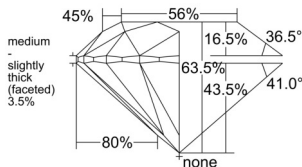

GIA®

FACSIMILE

GIA REPORT 2547770024

Verify this report at GIA.edu

GIA NATURAL DIAMOND DOSSIER®

March 09, 2026
GIA Report Number 2547770024
Shape and Cutting Style ..... Round Brilliant
Measurements ..... 5.62 - 5.67 x 3.58 mm

GRADING RESULTS

Carat Weight ..... 0.71 carat
Color Grade ..... J
Clarity Grade VS2
Cut Grade ..... Excellent

ADDITIONAL GRADING INFORMATION

Polish ..... Excellent
Symmetry ..... Excellent
Fluorescence ..... Faint
Clarity Characteristics ..... Crystal
Inscription(s): GIA 2547770024

PROPORTIONS

Profile to actual proportions

GRADING SCALES

GIA COLOR SCALE

COLORLESS	D
	E
	F
	G
	H
	I
	J
NEAR COLORLESS	K
	L
FAIN	M
	N
	O
	P
VERY LIGHT	Q
	R
	S
	T
	U
	V
	W
	X
	Y
LIGHT	Z

GIA CLARITY SCALE

FLAWLESS	INTERNAL FLAWLESS	
		FLAWLESS
VERY VERY SLIGHTLY INCLUDED	VVS₁	
	VVS₂	
VERY SLIGHTLY INCLUDED	VS₁	
	VS₂	
SLIGHTLY INCLUDED	SI₁	
	SI₂	
INCLUDED	I₁	
	I₂	
	I₃	

GIA CUT SCALE

EXCELLENT
VERY GOOD
GOOD
FAIR
POOR