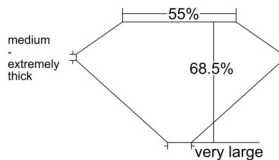

GIA®

FACSIMILE

GIA REPORT 2547789538

Verify this report at GIA.edu

GIA NATURAL DIAMOND DOSSIER®

March 13, 2026
GIA Report Number **2547789538**
Shape and Cutting Style ..... **Old Mine Brilliant**
Measurements ..... **6.16 x 3.87 x 2.65 mm**

GRADING RESULTS

Carat Weight ..... **0.50 carat**
Color Grade ..... **I**
Clarity Grade **VS1**

ADDITIONAL GRADING INFORMATION

Polish ..... **Excellent**
Symmetry ..... **Excellent**
Fluorescence ..... **None**
Clarity Characteristics..... **Crystal, Needle, Pinpoint**
Inspection(s): **GIA 2547789538**

PROPORTIONS

Profile not to actual proportions

GRADING SCALES

GIA COLOR SCALE		GIA CLARITY SCALE			
COLORLESS	D	VERY VERY SLIGHTLY INCLUDED	FLAWLESS		
	E		INTERNALLY FLAWLESS		
	F	VERY SLIGHTLY INCLUDED	VVS₁		
	G		VVS₂		
	H		VS₁		
	NEAR COLORLESS	I	SLIGHTLY INCLUDED	VS₂	
		J		SI₁	
		FAINT	K	INCLUDED	SI₂
			L		I₁
			M		I₂
VERY LIGHT	N	LIGHT	I₃		
	O				
	P				
	Q				
	R