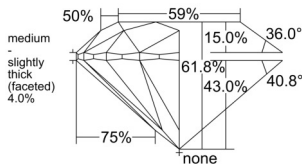

GIA®

FACSIMILE

GIA REPORT 2547802639

Verify this report at GIA.edu

GIA NATURAL DIAMOND DOSSIER®

March 12, 2026
GIA Report Number 2547802639
Shape and Cutting Style ..... Round Brilliant
Measurements ..... 5.65 - 5.69 x 3.50 mm

GRADING RESULTS

Carat Weight ..... 0.70 carat
Color Grade ..... H
Clarity Grade VS1
Cut Grade ..... Excellent

ADDITIONAL GRADING INFORMATION

Polish ..... Excellent
Symmetry ..... Excellent
Fluorescence ..... None
Clarity Characteristics ..... Cloud, Needle, Pinpoint
Inscription(s): GIA 2547802639

PROPORTIONS

Profile to actual proportions

GRADING SCALES

GIA COLOR SCALE	GIA CLARITY SCALE	GIA CUT SCALE
COLOURLESS	FLAWLESS	EXCELLENT
D	FLAWLESS	
E	INTERNALLY FLAWLESS	VERY GOOD
F	VVS₁	
G	VVS₂	GOOD
H	VS₁	
I	VS₂	FAIR
J	SI₁	
K	SI₂	POOR
L	I₁	
M	I₂	
N	I₃	
O		
P		
Q		
R		
S		
T		
U		
V		
W		
X		
Y		
Z