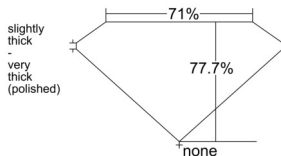

GIA®

FACSIMILE

GIA REPORT 2547804241

Verify this report at GIA.edu

GIA NATURAL DIAMOND DOSSIER®

March 12, 2026
GIA Report Number 2547804241
Shape and Cutting Style ..... Square Modified Brilliant
Measurements ..... 5.19 x 5.03 x 3.91 mm

GRADING RESULTS

Carat Weight ..... 0.90 carat
Color Grade ..... H
Clarity Grade SI1

ADDITIONAL GRADING INFORMATION

Polish ..... Excellent
Symmetry ..... Very Good
Fluorescence ..... Faint
Clarity Characteristics ..... Crystal
Inscription(s): GIA 2547804241

PROPORTIONS

Profile not to actual proportions

GRADING SCALES

GIA COLOR SCALE		GIA CLARITY SCALE			
COLORLESS	D	VERY VERY SLIGHTLY INCLUDED	FLAWLESS		
	E		INTERNALLY FLAWLESS		
	F		VVS₁		
	NEAR COLORLESS	G	VERY SLIGHTLY INCLUDED	VVS₂	
		H		VS₁	
		FAINT	I	SLIGHTLY INCLUDED	VS₂
			J		SI₁
			K		SI₂
	LIGHT	L	INCLUDED	I₁	
		M		I₂	
N		I₃			
O					
P					
Q					
R