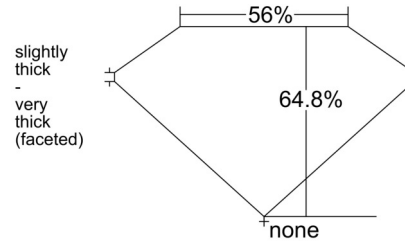

PROPORTIONS

Profile not to actual proportions