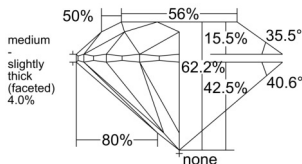

GIA®

FACSIMILE

GIA REPORT 2547820472

Verify this report at GIA.edu

GIA NATURAL DIAMOND DOSSIER®

March 17, 2026
GIA Report Number 2547820472
Shape and Cutting Style ..... Round Brilliant
Measurements ..... 5.07 - 5.09 x 3.16 mm

GRADING RESULTS

Carat Weight ..... 0.50 carat
Color Grade L
Clarity Grade VVS1
Cut Grade ..... Excellent

ADDITIONAL GRADING INFORMATION

Polish ..... Excellent
Symmetry ..... Excellent
Fluorescence ..... Faint
Clarity Characteristics ..... Pinpoint
Inscription(s): GIA 2547820472

PROPORTIONS

GRADING SCALES

GIA COLOR SCALE

COLORLESS	D
	E
	F
	G
	H
	I
	J
NEAR COLORLESS	K
	L
FAIN	M
	N
	O
	P
VERY LIGHT	Q
	R
	S
	T
	U
	V
	W
	X
	Y
LIGHT	Z

GIA CLARITY SCALE

FLAWLESS	INTERNAL FLAWLESS	
		FLAWLESS
VERY VERY SLIGHTLY INCLUDED	VVS₁	
	VVS₂	
VERY SLIGHTLY INCLUDED	VS₁	
	VS₂	
SLIGHTLY INCLUDED	SI₁	
	SI₂	
INCLUDED	I₁	
	I₂	
	I₃	

GIA CUT SCALE

EXCELLENT
VERY GOOD
GOOD
FAIR
POOR