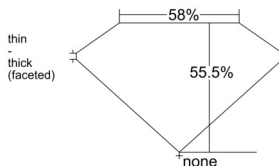

GIA®

FACSIMILE

GIA REPORT 2547837798

Verify this report at gia.edu

GIA NATURAL DIAMOND DOSSIER®

March 18, 2026
GIA Report Number 2547837798
Shape and Cutting Style ..... Heart Brilliant
Measurements ..... 5.66 x 6.61 x 3.67 mm

GRADING RESULTS

Carat Weight ..... 0.80 carat
Color Grade ..... G
Clarity Grade S11

ADDITIONAL GRADING INFORMATION

Polish ..... Excellent
Symmetry ..... Very Good
Fluorescence ..... None
Clarity Characteristics ..... Feather, Crystal, Cloud
Inscription(s): GIA 2547837798

PROPORTIONS

Profile not to actual proportions

GRADING SCALES

GIA COLOR SCALE		GIA CLARITY SCALE			
COLORLESS	D	VERY VERY SLIGHTLY INCLUDED	FLAWLESS		
	E		INTERNALLY FLAWLESS		
	F	VERY SLIGHTLY INCLUDED	VVS₁		
	G		VVS₂		
	H		VS₁		
	NEAR COLORLESS	I	SLIGHTLY INCLUDED	VS₂	
		J		S1₁	
		FAINT	K	INCLUDED	S1₂
			L		I₁
			M		I₂
VERT LIGHT	N	INCLUDED	I₃		
	O				
	P				
	Q				
	R				
LIGHT	S				
	T				
	U				
	V				
	W				
X					
Y					
Z