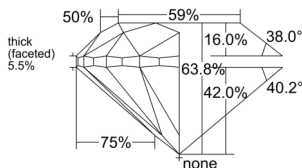

GIA®

FACSIMILE

GIA REPORT 2547837934

Verify this report at GIA.edu

GIA NATURAL DIAMOND DOSSIER®

March 18, 2026
GIA Report Number 2547837934
Shape and Cutting Style ..... Round Brilliant
Measurements ..... 5.49 - 5.54 x 3.52 mm

GRADING RESULTS

Carat Weight ..... 0.70 carat
Color Grade ..... F
Clarity Grade VS2
Cut Grade ..... Very Good

ADDITIONAL GRADING INFORMATION

Polish ..... Excellent
Symmetry ..... Very Good
Fluorescence ..... Medium Blue
Clarity Characteristics ..... Crystal
Inscription(s): GIA 2547837934

PROPORTIONS

Profile to actual proportions

GRADING SCALES

GIA COLOR SCALE

COLORED	D
	E
	F
	G
	H
	I
	J
NEAR COLORLESS	K
	L
Faint	M
	N
	O
	P
	Q
	R
	S
	T
	U
	V
	W
	X
	Y
Light	Z

GIA CLARITY SCALE

VERY VERY SLIGHTLY INCLUDED	FLAWLESS
	INTERNALLY FLAWLESS
VERY SLIGHTLY INCLUDED	VVS₁
	VVS₂
SLIGHTLY INCLUDED	VS₁
	VS₂
INCLUDED	SI₁
	SI₂
	I₁
	I₂
	I₃

GIA CUT SCALE

EXCELLENT
VERY GOOD
GOOD
FAIR
POOR