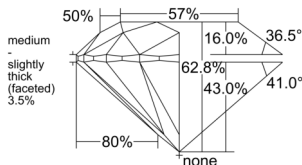

GIA®

FACSIMILE

GIA REPORT 2547839784

Verify this report at GIA.edu

GIA NATURAL DIAMOND DOSSIER®

March 19, 2026
GIA Report Number 2547839784
Shape and Cutting Style ..... Round Brilliant
Measurements ..... 4.91 - 4.93 x 3.09 mm

GRADING RESULTS

Carat Weight ..... 0.46 carat
Color Grade ..... F
Clarity Grade VS2
Cut Grade ..... Excellent

ADDITIONAL GRADING INFORMATION

Polish ..... Excellent
Symmetry ..... Excellent
Fluorescence ..... None
Clarity Characteristics ..... Cloud, Crystal
Inscription(s): GIA 2547839784

PROPORTIONS

Profile to actual proportions

GRADING SCALES

GIA COLOR SCALE

COLOURLESS	D
	E
	F
	G
	H
	I
	J
NEAR COLOURLESS	K
	L
Faint	M
	N
	O
	P
Very Light	Q
	R
	S
	T
	U
	V
Light	W
	X
	Y
	Z

GIA CLARITY SCALE

FLAWLESS	INTERNAL FLAWLESS	
		FLAWLESS
VERY VERY SLIGHTLY INCLUDED	VVS₁	
	VVS₂	
VERY SLIGHTLY INCLUDED	VS₁	
	VS₂	
SLIGHTLY INCLUDED	SI₁	
	SI₂	
INCLUDED	I₁	
	I₂	
	I₃	

GIA CUT SCALE

EXCELLENT
VERY GOOD
GOOD
FAIR
POOR