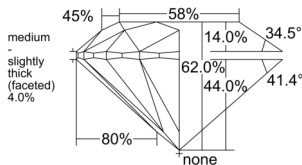

GIA®

FACSIMILE

GIA NATURAL DIAMOND DOSSIER®

March 18, 2026
GIA Report Number 2547840241
Shape and Cutting Style ..... Round Brilliant
Measurements ..... 4.82 - 4.84 x 3.00 mm

GRADING RESULTS

Carat Weight ..... 0.43 carat
Color Grade ..... F
Clarity Grade VVS2
Cut Grade ..... Excellent

ADDITIONAL GRADING INFORMATION

Polish ..... Excellent
Symmetry ..... Excellent
Fluorescence ..... None
Clarity Characteristics ..... Cloud, Pinpoint
Inscription(s): GIA 2547840241

GIA REPORT 2547840241

Verify this report at GIA.edu

PROPORTIONS

Profile to actual proportions