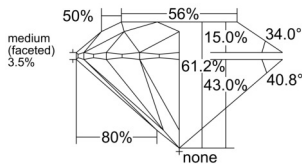

GIA®

FACSIMILE

GIA REPORT 2547852530

Verify this report at GIA.edu

GIA NATURAL DIAMOND DOSSIER®

March 20, 2026
GIA Report Number 2547852530
Shape and Cutting Style ..... Round Brilliant
Measurements ..... 4.57 - 4.59 x 2.80 mm

GRADING RESULTS

Carat Weight ..... 0.35 carat
Color Grade ..... F
Clarity Grade SI2
Cut Grade ..... Excellent

ADDITIONAL GRADING INFORMATION

Polish ..... Excellent
Symmetry ..... Excellent
Fluorescence ..... None
Clarity Characteristics ..... Feather, Cloud
Inscription(s): GIA 2547852530

PROPORTIONS

Profile to actual proportions

GRADING SCALES

GIA COLOR SCALE

COLORED	D
	E
	F
	G
	H
	I
	J
NEAR COLORLESS	K
	L
Faint	M
	N
	O
	P
	Q
	R
	S
	T
	U
	V
	W
	X
	Y
Light	Z

GIA CLARITY SCALE

GIA CUT SCALE

EXCELLENT
VERY GOOD
GOOD
FAIR
POOR