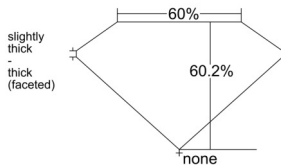

GIA®

FACSIMILE

GIA REPORT 2547875154

Verify this report at GIA.edu

GIA NATURAL DIAMOND DOSSIER®

March 24, 2026
GIA Report Number **2547875154**
Shape and Cutting Style ..... **Heart Brilliant**
Measurements ..... **4.83 x 5.53 x 3.33 mm**

GRADING RESULTS

Carat Weight ..... **0.50 carat**
Color Grade ..... **E**
Clarity Grade **VS1**

ADDITIONAL GRADING INFORMATION

Polish ..... **Excellent**
Symmetry ..... **Excellent**
Fluorescence ..... **None**
Clarity Characteristics ..... **Feather**
Inscription(s): GIA 2547875154

PROPORTIONS

Profile not to actual proportions

GRADING SCALES

GIA COLOR SCALE		GIA CLARITY SCALE		
COLORLESS	D	VERY VERY SLIGHTLY INCLUDED	FLAWLESS	
	E		INTERNALLY FLAWLESS	
	F	VERY SLIGHTLY INCLUDED	VS₁	
	G		VS₂	
	H		VS₁	
	NEAR COLORLESS	I	SLIGHTLY INCLUDED	VS₂
		J		SI₁
		K	INCLUDED	SI₂
		L		I₁
		M		I₂
FAINT		N	INCLUDED	I₃
		O		
		P		
	VERY LIGHT	Q		
		R		
		S		
T				
LIGHT	U			
	V			
	W			
	X			
Y				
Z