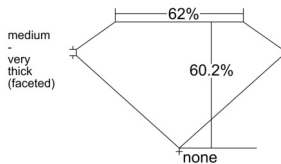

GIA®

FACSIMILE

GIA REPORT 2547889588

Verify this report at GIA.edu

GIA NATURAL DIAMOND DOSSIER®

March 26, 2026
GIA Report Number 2547889588
Shape and Cutting Style ..... Pear Brilliant
Measurements ..... 7.86 x 5.02 x 3.02 mm

GRADING RESULTS

Carat Weight ..... 0.70 carat
Color Grade ..... D
Clarity Grade VS1

ADDITIONAL GRADING INFORMATION

Polish ..... Excellent
Symmetry ..... Very Good
Fluorescence ..... Medium Blue
Clarity Characteristics ..... Crystal, Pinpoint
Inscription(s): GIA 2547889588

PROPORTIONS

Profile not to actual proportions

GRADING SCALES

GIA COLOR SCALE		GIA CLARITY SCALE	
COLORLESS	D	VERY VERY SLIGHTLY INCLUDED	FLAWLESS
	E		INTERNALLY FLAWLESS
	F		VVS₁
	G		VVS₂
	H		VS₁
	I		VS₂
	J		SI₁
	K		SI₂
	L		I₁
	M		I₂
NEAR COLORLESS	N	SLIGHTLY INCLUDED	I₃
	O		
	P		
	Q		
FAINT	R	INCLUDED	
	S		
	T		
	U		
VERT LIGHT	V	LIGHT	
	W		
	X		
	Y		
	Z