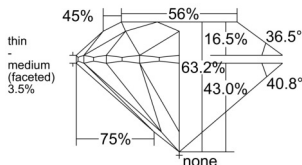

GIA®

FACSIMILE

GIA REPORT 2547894636

Verify this report at GIA.edu

GIA NATURAL DIAMOND DOSSIER®

March 26, 2026
GIA Report Number **2547894636**
Shape and Cutting Style ..... **Round Brilliant**
Measurements ..... **5.04 - 5.07 x 3.19 mm**

GRADING RESULTS

Carat Weight ..... **0.50 carat**
Color Grade ..... **L**
Clarity Grade **VS2**
Cut Grade ..... **Excellent**

ADDITIONAL GRADING INFORMATION

Polish ..... **Excellent**
Symmetry ..... **Excellent**
Fluorescence ..... **Faint**
Clarity Characteristics ..... **Cloud, Crystal**
Inscription(s): **GIA 2547894636**

PROPORTIONS

GRADING SCALES

GIA COLOR SCALE

COLORLESS	D
	E
	F
	G
	H
	I
	J
NEAR COLORLESS	K
	L
FAIN	M
	N
	O
	P
VERY LIGHT	Q
	R
	S
	T
	U
	V
	W
	X
	Y
LIGHT	Z

GIA CLARITY SCALE

FLAWLESS	INTERNAL FLAWLESS	
		FLAWLESS
VERY VERY SLIGHTLY INCLUDED	VVS₁	
	VVS₂	
VERY SLIGHTLY INCLUDED	VS₁	
	VS₂	
SLIGHTLY INCLUDED	SI₁	
	SI₂	
INCLUDED	I₁	
	I₂	
	I₃	

GIA CUT SCALE

EXCELLENT
VERY GOOD
GOOD
FAIR
POOR