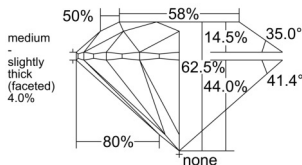

GIA®

FACSIMILE

GIA REPORT 2547919149

Verify this report at GIA.edu

GIA NATURAL DIAMOND DOSSIER®

March 30, 2026
GIA Report Number 2547919149
Shape and Cutting Style ..... Round Brilliant
Measurements ..... 5.65 - 5.70 x 3.55 mm

GRADING RESULTS

Carat Weight ..... 0.70 carat
Color Grade ..... G
Clarity Grade VS1
Cut Grade ..... Excellent

ADDITIONAL GRADING INFORMATION

Polish ..... Excellent
Symmetry ..... Excellent
Fluorescence ..... None
Clarity Characteristics..... Crystal, Cloud, Needle, Pinpoint
Inscription(s): GIA 2547919149

PROPORTIONS

Profile to actual proportions