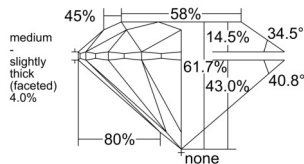

GIA®

FACSIMILE

GIA REPORT

2547921434

Verify this report at GIA.edu

GIA NATURAL DIAMOND DOSSIER®

March 30, 2026
GIA Report Number 2547921434
Shape and Cutting Style ..... Round Brilliant
Measurements ..... 4.24 - 4.27 x 2.62 mm

GRADING RESULTS

Carat Weight ..... 0.29 carat
Color Grade ..... F
Clarity Grade VS2
Cut Grade ..... Excellent

ADDITIONAL GRADING INFORMATION

Polish ..... Excellent
Symmetry ..... Excellent
Fluorescence ..... None
Clarity Characteristics ..... Cloud, Crystal, Feather
Inscription(s): GIA 2547921434

PROPORTIONS

Profile to actual proportions