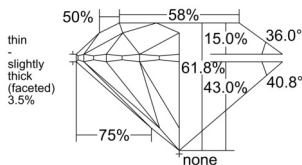

GIA®

FACSIMILE

GIA REPORT 2547924299

Verify this report at GIA.edu

GIA NATURAL DIAMOND DOSSIER®

March 31, 2026
GIA Report Number 2547924299
Shape and Cutting Style ..... Round Brilliant
Measurements ..... 5.64 - 5.67 x 3.50 mm

GRADING RESULTS

Carat Weight ..... 0.70 carat
Color Grade ..... G
Clarity Grade S11
Cut Grade ..... Excellent

ADDITIONAL GRADING INFORMATION

Polish ..... Excellent
Symmetry ..... Excellent
Fluorescence ..... None
Clarity Characteristics ..... Cloud, Crystal
Inscription(s): GIA 2547924299

PROPORTIONS

GRADING SCALES

GIA COLOR SCALE	GIA CLARITY SCALE	GIA CUT SCALE	
D	FLAWLESS	EXCELLENT	
E	INTERNALLY FLAWLESS		
F		VVS₁	VERY GOOD
G	VVS₂		
H	VS₁	GOOD	
I	VS₂		
J	S1₁	FAIR	
K	S1₂		
L	I₁	POOR	
M	I₂		
N	I₃		
O			
P			
Q			
R			
S			
T			
U			
V			
W			
X			
Y			
Z