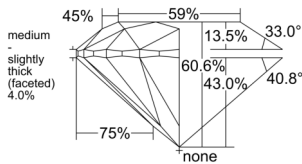

GIA®

FACSIMILE

GIA REPORT 2547928699

Verify this report at GIA.edu

GIA NATURAL DIAMOND DOSSIER®

April 02, 2026
GIA Report Number 2547928699
Shape and Cutting Style ..... Round Brilliant
Measurements ..... 5.12 - 5.13 x 3.11 mm

GRADING RESULTS

Carat Weight ..... 0.50 carat
Color Grade L
Clarity Grade VS1
Cut Grade ..... Excellent

ADDITIONAL GRADING INFORMATION

Polish ..... Excellent
Symmetry ..... Excellent
Fluorescence ..... Faint
Clarity Characteristics..... Crystal, Cloud, Needle, Pinpoint
Inspection(s): GIA 2547928699

PROPORTIONS

Profile to actual proportions