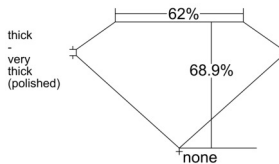

GIA®

FACSIMILE

GIA REPORT 2547937039

Verify this report at GIA.edu

GIA NATURAL DIAMOND DOSSIER®

April 02, 2026
GIA Report Number 2547937039
Shape and Cutting Style ..... **Cut-Cornered Rectangular Modified Brilliant**
Measurements ..... 4.92 x 3.66 x 2.52 mm

GRADING RESULTS

Carat Weight ..... 0.42 carat
Color Grade ..... D
Clarity Grade VS1

ADDITIONAL GRADING INFORMATION

Polish ..... Excellent
Symmetry ..... Good
Fluorescence ..... None
Clarity Characteristics ..... Crystal
Inscription(s): GIA 2547937039

PROPORTIONS

Profile not to actual proportions

GRADING SCALES

GIA COLOR SCALE		GIA CLARITY SCALE			
COLORLESS	D	VERY VERY SLIGHTLY INCLUDED	FLAWLESS		
	E		INTERNALLY FLAWLESS		
	F		VVS₁		
	NEAR COLORLESS	G	VERY SLIGHTLY INCLUDED	VVS₂	
		H		VS₁	
		FANT	I	SLIGHTLY INCLUDED	VS₂
			J		SI₁
	LIGHT	K	INCLUDED	SI₂	
		L		I₁	
		M		I₂	
VERT LIGHT		N	INCLUDED	I₃	
		O			
		P			
		Q			
		R