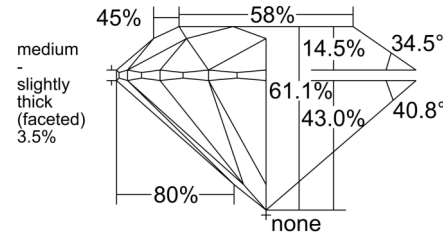

GIA NATURAL DIAMOND GRADING REPORT

 April 06, 2026
 GIA Report Number 2547950796
 Shape and Cutting Style Round Brilliant
 Measurements 6.66 - 6.67 x 4.07 mm

GRADING RESULTS

 Carat Weight 1.11 carat
 Color Grade L
 Clarity Grade VS2
 Cut Grade Excellent

PROPORTIONS

Profile to actual proportions

CLARITY CHARACTERISTICS

KEY TO SYMBOLS*

-  Twinning Wisp
-  Crystal
-  Feather
-  Needle

* Red symbols denote internal characteristics (inclusions). Green or black symbols denote external characteristics (blemishes). Diagram is an approximate representation of the diamond, and symbols shown indicate type, position, and approximate size of clarity characteristics. All clarity characteristics may not be shown. Details of finish are not shown.