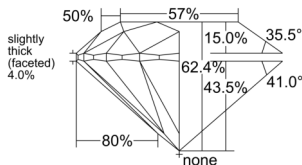

GIA®

FACSIMILE

GIA REPORT 2547958651

Verify this report at GIA.edu

GIA NATURAL DIAMOND DOSSIER®

April 03, 2026
GIA Report Number 2547958651
Shape and Cutting Style ..... Round Brilliant
Measurements ..... 5.38 - 5.40 x 3.36 mm

GRADING RESULTS

Carat Weight ..... 0.60 carat
Color Grade ..... G
Clarity Grade VVS1
Cut Grade ..... Excellent

ADDITIONAL GRADING INFORMATION

Polish ..... Excellent
Symmetry ..... Excellent
Fluorescence ..... None
Clarity Characteristics ..... Pinpoint, Cloud
Inscription(s): GIA 2547958651

PROPORTIONS

Profile to actual proportions