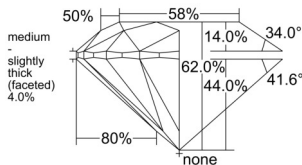

GIA®

FACSIMILE

GIA NATURAL DIAMOND DOSSIER®

April 03, 2026
GIA Report Number 2547968726
Shape and Cutting Style ..... Round Brilliant
Measurements ..... 5.25 - 5.29 x 3.27 mm

GRADING RESULTS

Carat Weight ..... 0.56 carat
Color Grade I
Clarity Grade VS2
Cut Grade ..... Excellent

ADDITIONAL GRADING INFORMATION

Polish ..... Excellent
Symmetry ..... Excellent
Fluorescence ..... None
Clarity Characteristics ..... Crystal
Inscription(s): GIA 2547968726

GIA REPORT 2547968726

Verify this report at GIA.edu

PROPORTIONS

Profile to actual proportions

GRADING SCALES

GIA COLOR SCALE

COLORESS	D
	E
	F
	G
	H
	I
	J
NEAR COLORESS	K
	L
FANIT	M
	N
	O
	P
VERY LIGHT	R
	S
	T
	U
	V
	W
	X
	Y
LIGHT	Z

GIA CLARITY SCALE

FLAWLESS	INTERNAL FLAWLESS	
		FLAWLESS
VERY VERY SLIGHTLY INCLUDED	VVS₁	
	VVS₂	
VERY SLIGHTLY INCLUDED	VS₁	
	VS₂	
SLIGHTLY INCLUDED	SI₁	
	SI₂	
INCLUDED	I₁	
	I₂	
	I₃	

GIA CUT SCALE

EXCELLENT
VERY GOOD
GOOD
FAIR
POOR