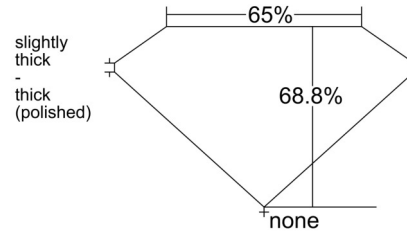

GIA NATURAL DIAMOND GRADING REPORT

April 06, 2026
GIA Report Number 2547969502
Shape and Cutting Style Emerald Cut
Measurements 7.41 x 5.28 x 3.64 mm

GRADING RESULTS

Carat Weight 1.40 carat
Color Grade I
Clarity Grade VS1

ADDITIONAL GRADING INFORMATION

Polish Excellent
Symmetry Excellent
Fluorescence None
Inscription(s): GIA 2547969502

Comments: Pinpoints are not shown. Internal graining is not shown.

PROPORTIONS

Profile not to actual proportions

CLARITY CHARACTERISTICS

KEY TO SYMBOLS*

- Crystal
- ~ Feather
- ☉ Cloud
- \\ Needle

* Red symbols denote internal characteristics (inclusions). Green or black symbols denote external characteristics (blemishes). Diagram is an approximate representation of the diamond, and symbols shown indicate type, position, and approximate size of clarity characteristics. All clarity characteristics may not be shown. Details of finish are not shown.